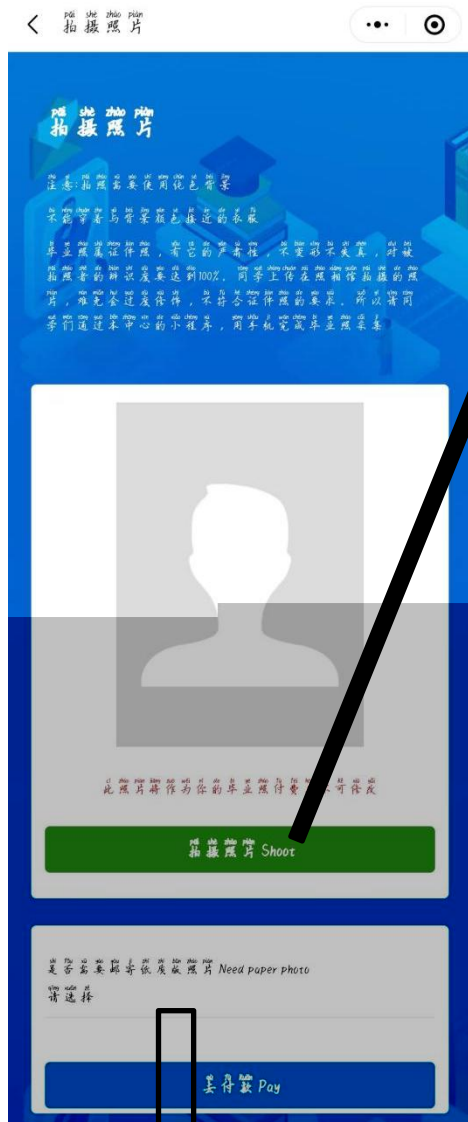

军赤带尼大笋

配校代端

10269

学二多

· 选择“线上采集”拍摄

13:27

涉磊三\*山“ 国

请选择采集方式

线上小程序采集

自助拍摄一体机

Click "Shoot" on the screen

Look carefully at the seven steps in the tips, and swipe from right to left in the top right corner to go to the next page

The order status shows that the payment is completed before the whole process of shooting is completed