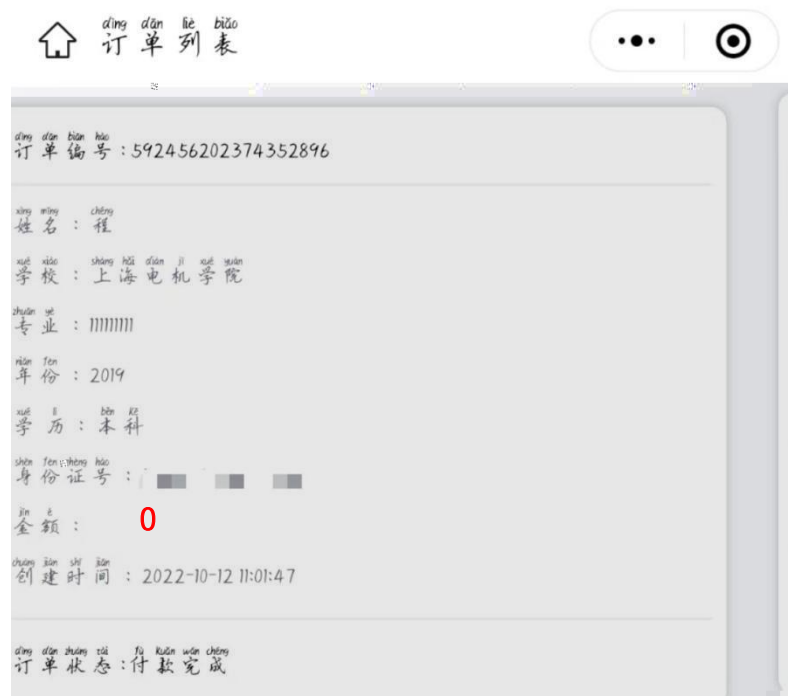

军赤带尼大笋

配校代端

10269

学二多

· 选择“线上采集”拍摄

13:27

涉磊三\*山“ 国

请选择采集方式

线上小程序采集

自助拍摄一体机

Click "Shoot" on the screen

Look carefully at the seven steps in the tips, and swipe from right to left in the top right corner to go to the next page

The order status shows that the payment is completed before the whole process of shooting is completed